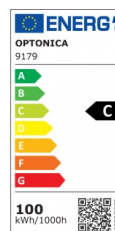

OPTONICA

Luz de Calle LED Alto Lumen - Driver Moso

Potencia **Color de luz**

• 100W

Luz blanca

Stamps

Especificación técnica

Número de catálogo	9179
Brand	Optonica
Product Code	SL100-A7
Power	100W
Energy Consumption	100 kWh/1000h
Input voltage	AC220-240V
Flux	15000 lm
FLUX per watt	150lm/W
IP	65
Dimmable	No
Correlated Color Temperature	6000K
Light Color	Luz blanca
Wattage Equivalent	723W
EAN Code	3800156691797
Energy Efficiency Label	C
Beam angle	120º

Power Factor	0.95
Power LED	100W
On/Off Cycles	35 000x
Instant On	0.1s
Operating Frequency	50-60 Hz
Temperature	-20°C / +40°C
Ra ≥	70
Life span	50 000 Hours
Color Code	860
Lumen maintenance at end of service life	70%
Size of product	650x160x76 mm
Items per box	1
Protection Class	I
Material	Aluminium
Gross weight	8,200 kg
Net weight	6,6129 kg
Warranty	5 Years