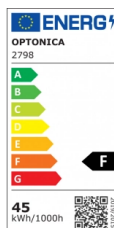

OPTONICA

Panel LED 62x62 CRI 95+ 6PCS/CAJA

Potencia **Color de luz**

- 45W

Blanca neutral

Stamps

Especificación técnica

Número de catálogo	2798
Brand	Optonica
Product Code	DL45-A4
Power	45W
Energy Consumption	45 kWh/1000h
Input voltage	AC175-265V
Flux	3600 lm
FLUX per watt	80 lm/W
IP	20
Dimmable	No
Correlated Color Temperature	4500K
Light Color	Blanca neutral
Wattage Equivalent	240W
EAN Code	3800156627987
Energy Efficiency Label	F
Beam angle	120º

On/Off Cycles	25 000x
Instant On	0.1s
Material	PC+Glass
Operating Frequency	50-60 Hz
Temperature	-20°C / +40°C
Ra ≥	95
Life span	25 000 Hours
Color Code	945
Body Color	White
Lumen maintenance at end of service life	70%
Size of product	615x615x9 mm
Items per pack	6
Gross weight	1,950 kg
Net weight	1,930 kg
Warranty	2 Years