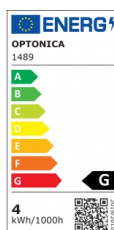

OPTONICA

LED Bombilla R39 E14

Potencia **Color de luz**

- 4W

Blanco cálido

Stamps

Especificación técnica

Número de catálogo	1489
Brand	Optonica
Product Code	SP4-A5
Socket	E14
Power	4W
Energy Consumption	4 kWh/1000h
Input voltage	AC175-265V
Flux	300lm
FLUX per watt	75lm/W
IP	20
Dimmable	No
Correlated Color Temperature	2700K
Light Color	Blanco cálido
Wattage Equivalent	30W
EAN Code	3800156614895
Energy Efficiency Label	G

Beam angle	200°
Power Factor	0.5
Power LED	4W
On/Off Cycles	25 000x
Instant On	0.2s
Material	ALU+PC
Operating Frequency	50-60 Hz
Temperature	-20°C / +40°C
Ra ≥	80
Life span	25 000 Hours
Color Code	828
Lumen maintenance at end of service life	70%
Size of product	39x65 mm
Size of package	70x40x40 mm
Size of Box	420x220x165 mm
Items per pack	1
Items per box	100
Candela	41 cd