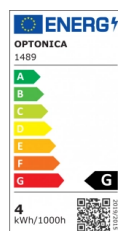

OPTONICA

LED-Lampe R39 E14

Leistung Lichtfarbe

• 4W

Warmweiß

Stamps

Technische Spezifikation

Katalognummer	1489
Brand	Optonica
Product Code	SP4-A5
Socket	E14
Power	4W
Energy Consumption	4 kWh/1000h
Input voltage	AC175-265V
Flux	300lm
FLUX per watt	75lm/W
IP	20
Dimmable	No
Correlated Color Temperature	2700K
Light Color	Warmweiß
Wattage Equivalent	30W
EAN Code	3800156614895
Energy Efficiency Label	G
Beam angle	200°
Power Factor	0.5

Power LED	4W
On/Off Cycles	25 000x
Instant On	0.2s
Material	ALU+PC
Operating Frequency	50-60 Hz
Temperature	-20°C / +40°C
Ra ≥	80
Life span	25 000 Hours
Color Code	828
Lumen maintenance at end of service life	70%
Size of product	40x70 mm
Size of package	70x40x40 mm
Size of Box	420x220x165 mm
Items per pack	1
Items per box	100
Candela	41 cd
Gross weight	0,020 kg
Net weight	0,016 kg