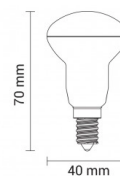

OPTONICA

LED-Lampe R39 E14

Leistung Lichtfarbe

• 4W

Warmweiß

Stamps

Technische Spezifikation

Katalognummer	1489
Brand	Optonica
Product Code	SP4-A5
Socket	E14
Power	4W
Energy Consumption	4 kWh/1000h
Input voltage	AC175-265V
Flux	300lm
FLUX per watt	75lm/W
IP	20
Dimmable	No
Correlated Color Temperature	2700K
Light Color	Warmweiß
Wattage Equivalent	30W
EAN Code	3800156614895
Energy Efficiency Label	G
Beam angle	200°
Power Factor	0.5

Power LED	4W
On/Off Cycles	25 000x
Instant On	0.2s
Material	ALU+PC
Operating Frequency	50-60 Hz
Temperature	-20°C / +40°C
Ra ≥	80
Life span	25 000 Hours
Color Code	828
Lumen maintenance at end of service life	70%
Size of product	40x70 mm
Size of package	70x40x40 mm
Size of Box	420x220x165 mm
Items per pack	1
Items per box	100
Candela	41 cd
Gross weight	0,020 kg
Net weight	0,016 kg