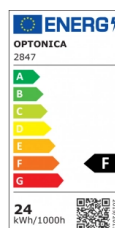

Stamps

Especificación técnica