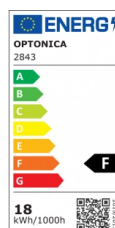

OPTONICA

LED Ceiling Luz

Potencia **Color de luz**

• 18W

Luz blanca

Stamps

Especificación técnica

Número de catálogo	2843
Brand	Optonica
Product Code	DL18-B1
Power	18W
Energy Consumption	18 kWh/1000h
Input voltage	AC175-265V
Flux	1550 Lm
FLUX per watt	86lm/W
IP	20
Dimmable	No
Correlated Color Temperature	6000K
Light Color	Luz blanca
EAN Code	3800156628434
Energy Efficiency Label	F
Beam angle	120°
On/Off Cycles	25 000x
Instant On	0.1s
Operating Frequency	50-60 Hz

Temperature	-20°C / +40°C
Ra ≥	80
Life span	25 000 Hours
Color Code	860
Lumen maintenance at end of service life	70%
Size of product	Φ300x65 mm
Size of package	334x73.5x334 mm
Size of Box	510x510x780 mm
Items per pack	1
Items per box	20
Gross weight	0,642 kg
Net weight	0,442 kg
Warranty	2 Years