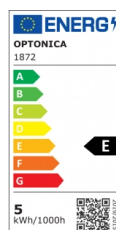

OPTONICA

LED Filamento Bombilla R50 E14

Potencia **Color de luz**

• 5W

Blanco cálido

Stamps

Especificación técnica

Número de catálogo	1872
Brand	Optonica
Product Code	SP5-A6
Socket	E14
Power	5W
Energy Consumption	5 kWh/1000h
Input voltage	AC175-265V
Flux	600 lm
FLUX per watt	120lm/W
IP	20
Dimmable	No
Correlated Color Temperature	2700K
Light Color	Blanco cálido
Wattage Equivalent	40W
EAN Code	3800156618725
Energy Efficiency Label	E

Beam angle	150°
Power Factor	0.5
Power LED	5W
On/Off Cycles	25 000x
Instant On	0.2s
Material	Glass
Operating Frequency	50-60 Hz
Temperature	-20°C / +40°C
Ra ≥	80
Life span	25 000 Hours
Color Code	828
Lumen maintenance at end of service life	70%
Size of product	50x82 mm
Size of package	90x50x50 mm
Size of Box	605x305x210 mm
Items per pack	1
Items per box	100
Candela	129 cd