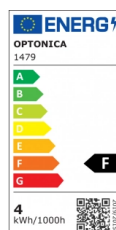

OPTONICA

LED Filamento Bombilla G45 E14

Potencia **Color de luz**

- 4W

Blanco cálido

Stamps

Especificación técnica

Número de catálogo	1479
Brand	Optonica
Product Code	SP4-A4
Socket	E14
Power	4W
Energy Consumption	4 kWh/1000h
Input voltage	AC175-265V
Flux	400 lm
FLUX per watt	100lm/W
IP	20
Dimmable	No
Correlated Color Temperature	2700K
Light Color	Blanco cálido
Wattage Equivalent	32W
EAN Code	3800156614796
Energy Efficiency Label	F

Beam angle	300°
Power Factor	0.5
Power LED	4W
On/Off Cycles	25 000x
Instant On	0.2s
Material	Glass
Operating Frequency	50-60 Hz
Temperature	-20°C / +40°C
Ra ≥	80
Life span	25 000 Hours
Color Code	827
Lumen maintenance at end of service life	70%
Size of product	45x78 mm
Size of package	85x50x50 mm
Size of Box	555x275x200 mm
Items per pack	1
Items per box	100
Candela	34 cd