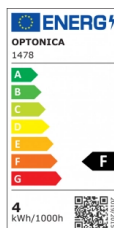

OPTONICA

LED Filamento Bombilla G45 E14

Potencia **Color de luz**

- 4W

Blanca neutral

Stamps

Especificación técnica

Número de catálogo	1478
Brand	Optonica
Product Code	SP4-A4
Socket	E14
Power	4W
Energy Consumption	4 kWh/1000h
Input voltage	AC175-265V
Flux	400 lm
FLUX per watt	100lm/W
IP	20
Dimmable	No
Correlated Color Temperature	4500K
Light Color	Blanca neutral
Wattage Equivalent	32W
EAN Code	3800156614789
Energy Efficiency Label	F

Beam angle	300°
Power Factor	0.5
Power LED	4W
On/Off Cycles	25 000x
Instant On	0.2s
Material	Glass
Operating Frequency	50-60 Hz
Temperature	-20°C / +40°C
Ra ≥	80
Life span	25 000 Hours
Color Code	845
Lumen maintenance at end of service life	70%
Size of product	45x78 mm
Size of package	85x50x50 mm
Size of Box	555x275x200 mm
Items per pack	1
Items per box	100
Candela	34 cd