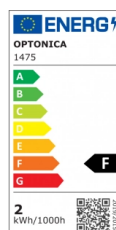

OPTONICA

LED Filamento Bombilla G45 E14

Potencia **Color de luz**

• 2W

Blanca neutral

Stamps

Especificación técnica

Número de catálogo	1475
Brand	Optonica
Product Code	SP2-A2
Socket	E14
Power	2W
Energy Consumption	2 kWh/1000h
Input voltage	AC220V
Flux	200 lm
FLUX per watt	100lm/W
IP	20
Dimmable	No
Correlated Color Temperature	4500K
Light Color	Blanca neutral
Wattage Equivalent	16W
EAN Code	3800156614758
Energy Efficiency Label	F

Beam angle	300°
Power Factor	0.5
Power LED	2W
On/Off Cycles	25 000x
Instant On	0.2s
Material	Glass
Operating Frequency	50-60 Hz
Temperature	-20°C / +40°C
Ra ≥	80
Life span	25 000 Hours
Color Code	845
Lumen maintenance at end of service life	70%
Size of product	45x78 mm
Size of package	85x50x50 mm
Size of Box	555x275x200 mm
Items per pack	1
Items per box	100
Candela	19 cd