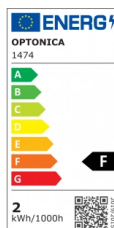

OPTONICA

LED Filamento Bombilla G45 E14

Potencia **Color de luz**

• 2W

Luz blanca

Stamps

Especificación técnica

Número de catálogo	1474
Brand	Optonica
Product Code	SP2-A2
Socket	E14
Power	2W
Energy Consumption	2 kWh/1000h
Input voltage	AC220V
Flux	200 lm
FLUX per watt	100lm/W
IP	20
Dimmable	No
Correlated Color Temperature	6000K
Light Color	Luz blanca
Wattage Equivalent	16W
EAN Code	3800156614741
Energy Efficiency Label	F

Beam angle	300°
Power Factor	0.5
Power LED	2W
On/Off Cycles	25 000x
Instant On	0.2s
Material	Glass
Operating Frequency	50-60 Hz
Temperature	-20°C / +40°C
Ra ≥	80
Life span	25 000 Hours
Color Code	860
Lumen maintenance at end of service life	70%
Size of product	45x78 mm
Size of package	85x50x50 mm
Size of Box	555x275x200 mm
Items per pack	1
Items per box	100
Candela	19 cd