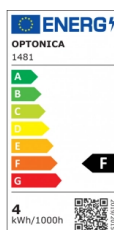

OPTONICA

LED Filamento Bobilla Vela C35T E14

Potencia **Color de luz**

• 4W

Blanca neutral

Stamps

Especificación técnica

Número de catálogo	1481
Brand	Optonica
Product Code	SP4-A4
Socket	E14
Power	4W
Energy Consumption	4 kWh/1000h
Input voltage	AC175-265V
Flux	400 lm
FLUX per watt	100lm/W
IP	20
Dimmable	No
Correlated Color Temperature	4500K
Light Color	Blanca neutral
Wattage Equivalent	36W
EAN Code	3800156614819
Energy Efficiency Label	F

Beam angle	300°
Power Factor	0.5
Power LED	4W
On/Off Cycles	25 000x
Instant On	0.2s
Material	ALU+PC
Operating Frequency	50-60 Hz
Temperature	-20°C / +40°C
Ra ≥	80
Life span	25 000 Hours
Color Code	845
Lumen maintenance at end of service life	70%
Size of product	35x115 mm
Size of package	130x40x40 mm
Size of Box	450x220x276 mm
Items per pack	1
Items per box	100
Candela	34 cd