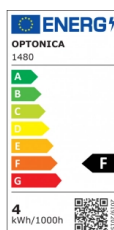

OPTONICA

LED Filamento Bobilla Vela C35T E14

Potencia **Color de luz**

• 4W

Luz blanca

Stamps

Especificación técnica

Número de catálogo	1480
Brand	Optonica
Product Code	SP4-A4
Socket	E14
Power	4W
Energy Consumption	4 kWh/1000h
Input voltage	AC175-265V
Flux	400 lm
FLUX per watt	100lm/W
IP	20
Dimmable	No
Correlated Color Temperature	6000K
Light Color	Luz blanca
Wattage Equivalent	36W
EAN Code	3800156614802
Energy Efficiency Label	F

Beam angle	300°
Power Factor	0.5
Power LED	4W
On/Off Cycles	25 000x
Instant On	0.2s
Material	ALU+PC
Operating Frequency	50-60 Hz
Temperature	-20°C / +40°C
Ra ≥	80
Life span	25 000 Hours
Color Code	860
Lumen maintenance at end of service life	70%
Size of product	35x115 mm
Size of package	130x40x40 mm
Size of Box	450x220x276 mm
Items per pack	1
Items per box	100
Candela	34 cd