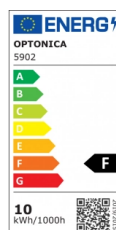

OPTONICA

LED SMD Flutlicht Weiß Stadtlinie

Leistung **Lichtfarbe**

- 10W

Warmweiß

Stamps

Technische Spezifikation

| | |
|-------------------------------------|---------------|
| Katalognummer | 5902 |
| Brand | Optonica |
| Product Code | FL10-B1 |
| Power | 10W |
| Energy Consumption | 10 kWh/1000h |
| Input voltage | AC220-265V |
| Flux | 800lm |
| FLUX per watt | 80 lm/W |
| IP | 65 |
| Correlated Color Temperature | 2700K |
| Light Color | Warmweiß |
| Wattage Equivalent | 53W |
| EAN Code | 3800156659025 |
| Energy Efficiency Label | F |
| Beam angle | 120° |
| On/Off Cycles | 100 000x |

| | |
|---|---------------|
| Instant On | 0.1s |
| Material | Aluminium |
| Operating Frequency | 50-60 Hz |
| Temperature | -20°C / +40°C |
| Ra ≥ | 80 |
| Life span | 25 000 Hours |
| Color Code | 828 |
| Lumen maintenance at end of service life | 70% |
| Size of product | 108x100x24 mm |
| Size of package | 113x105x34 mm |
| Items per pack | 1 |
| Items per box | 60 |
| Gross weight | 0,200 kg |
| Net weight | 0,173 kg |
| Warranty | 2 Years |