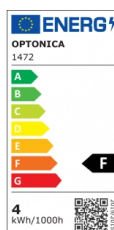

OPTONICA

LED Filamento Bombilla Vela De Plástico C35 E14

Potencia **Color de luz**

• 4W

Blanco cálido

Stamps

Especificación técnica

Número de catálogo	1472
Brand	Optonica
Product Code	SP4-A4
Socket	E14
Power	4W
Energy Consumption	4 kWh/1000h
Input voltage	AC175-265V
Flux	400 lm
FLUX per watt	100lm/W
IP	20
Dimmable	No
Correlated Color Temperature	2700K
Light Color	Blanco cálido
Wattage Equivalent	32W
EAN Code	3800156614727
Energy Efficiency Label	F

Beam angle	300°
Power Factor	0.5
Power LED	4W
On/Off Cycles	25 000x
Instant On	0.2s
Material	Glass
Operating Frequency	50-60 Hz
Temperature	-20°C / +40°C
Ra ≥	80
Life span	25 000 Hours
Color Code	828
Lumen maintenance at end of service life	70%
Size of product	35x98 mm
Size of package	100x40x40 mm
Size of Box	420x215x240 mm
Items per pack	1
Items per box	100
Gross weight	0,021 kg