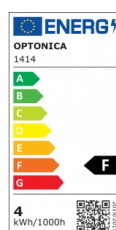

OPTONICA

Vela LED Twist Tip C35 E14 4W Filamento

Potencia **Color de luz**

• 4W

Blanco cálido

Stamps

Especificación técnica

Número de catálogo	1414
Brand	Optonica
Product Code	SP4-A4
Socket	E14
Power	4W
Energy Consumption	4 kWh/1000h
Input voltage	AC220-240V
Flux	400 lm
FLUX per watt	100lm/W
IP	20
Correlated Color Temperature	2700K
Light Color	Blanco cálido
Wattage Equivalent	27W
EAN Code	3800156614147
Energy Efficiency Label	F
Beam angle	300°

On/Off Cycles	25 000x
Instant On	0.1s
Material	Glass
Temperature	-20°C / +40°C
Ra ≥	80
Life span	25 000 Hours
Color Code	828
Lumen maintenance at end of service life	70%
Size of product	35x120 mm
Size of package	35x130 mm
Items per pack	1
Items per box	100
Frequency	50/60Hz
Gross weight	0,020 kg
Net weight	0,010 kg
Warranty	2 Years