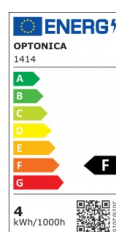

OPTONICA

Vela LED Twist Tip C35 E14 4W Filamento

Potencia **Color de luz**

• 4W

Blanco cálido

Stamps

Especificación técnica

Número de catálogo	1414
Brand	Optonica
Product Code	SP4-A4
Socket	E14
Power	4W
Energy Consumption	4 kWh/1000h
Input voltage	AC220-240V
Flux	400 lm
FLUX per watt	100lm/W
IP	20
Correlated Color Temperature	2700K
Light Color	Blanco cálido
Wattage Equivalent	27W
EAN Code	3800156614147
Energy Efficiency Label	F
Beam angle	300°

On/Off Cycles	25 000x
Instant On	0.1s
Material	Glass
Temperature	-20°C / +40°C
Ra ≥	80
Life span	25 000 Hours
Color Code	828
Lumen maintenance at end of service life	70%
Size of product	35x120 mm
Size of package	35x130 mm
Items per pack	1
Items per box	100
Frequency	50/60Hz
Gross weight	0,020 kg
Net weight	0,010 kg
Warranty	2 Years