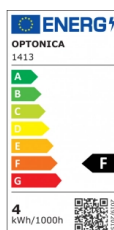

OPTONICA

Vela LED Twist C35 E14 4W Filamento

Potencia **Color de luz**

• 4W

Blanco cálido

Stamps

Especificación técnica

Número de catálogo	1413
Brand	Optonica
Product Code	SP4-A4
Socket	E14
Power	4W
Energy Consumption	4 kWh/1000h
Input voltage	AC220-240V
Flux	400 lm
FLUX per watt	100lm/W
IP	20
Correlated Color Temperature	2700K
Light Color	Blanco cálido
Wattage Equivalent	27W
EAN Code	3800156614130
Energy Efficiency Label	F
Beam angle	360°

On/Off Cycles	25 000x
Instant On	0.1s
Temperature	-20°C / +40°C
Ra ≥	80
Life span	25 000 Hours
Color Code	828
Lumen maintenance at end of service life	70%
Size of product	ø35x98 mm
Size of package	35x110 mm
Items per pack	1
Items per box	100
Frequency	50/60Hz
Material	Glass
Gross weight	0,020 kg
Net weight	0,010 kg
Warranty	2 Years