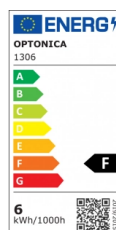

OPTONICA

Vela LED ST64 Cristal Dorado

Potencia **Color de luz**

• 6W

Blanco cálido

Stamps

Especificación técnica

Número de catálogo	1306
Brand	Optonica
Product Code	SP8-A4
Socket	E27
Power	6W
Energy Consumption	6 kWh/1000h
Input voltage	AC220-240V
Flux	540 Lm
FLUX per watt	90lm/W
IP	20
Dimmable	No
Correlated Color Temperature	2800K
Light Color	Blanco cálido
Wattage Equivalent	36W
EAN Code	3800156613065
Energy Efficiency Label	F

Beam angle	300°
On/Off Cycles	25 000x
Instant On	0.1s
Temperature	-20°C / +40°C
Ra ≥	80
Color Code	825
Lumen maintenance at end of service life	70%
Size of product	ø64x140 mm
Size of package	66x150 mm
Items per pack	1
Items per box	100
Frequency	50/60Hz
Material	Glass
Gross weight	0,070 kg
Net weight	0,050 kg
Warranty	2 Years