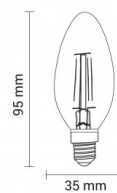

OPTONICA

LED-Filament- Kerzenlampe C35 E14

Leistung **Lichtfarbe**

• 4W

Neutralweiß

Stamps

Technische Spezifikation

Katalognummer	1471
Brand	Optonica
Product Code	SP4-A4
Socket	E14
Power	4W
Energy Consumption	4 kWh/1000h
Input voltage	AC175-265V
Flux	400 lm
FLUX per watt	100lm/W
IP	20
Dimmable	No
Correlated Color Temperature	4500K
Light Color	Neutralweiß
Wattage Equivalent	32W
EAN Code	3800156614710
Energy Efficiency Label	F

Beam angle	300°
Power Factor	0.5
Power LED	4W
On/Off Cycles	25 000x
Instant On	0.2s
Material	Glass
Operating Frequency	50-60 Hz
Temperature	-20°C / +40°C
Ra ≥	80
Life span	25 000 Hours
Color Code	845
Lumen maintenance at end of service life	70%
Size of product	35x95 mm
Size of package	100x40x40 mm
Size of Box	420x215x240 mm
Items per pack	1
Items per box	100
Gross weight	0,021 kg