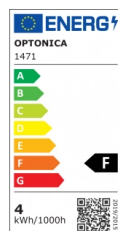

OPTONICA

LED-Filament- Kerzenlampe C35 E14

Leistung **Lichtfarbe**

• 4W

Neutralweiß

Stamps

Technische Spezifikation

Katalognummer	1471
Brand	Optonica
Product Code	SP4-A4
Socket	E14
Power	4W
Energy Consumption	4 kWh/1000h
Input voltage	AC175-265V
Flux	400 lm
FLUX per watt	100lm/W
IP	20
Dimmable	No
Correlated Color Temperature	4500K
Light Color	Neutralweiß
Wattage Equivalent	32W
EAN Code	3800156614710
Energy Efficiency Label	F

Beam angle	300°
Power Factor	0.5
Power LED	4W
On/Off Cycles	25 000x
Instant On	0.2s
Material	Glass
Operating Frequency	50-60 Hz
Temperature	-20°C / +40°C
Ra ≥	80
Life span	25 000 Hours
Color Code	845
Lumen maintenance at end of service life	70%
Size of product	35x95 mm
Size of package	100x40x40 mm
Size of Box	420x215x240 mm
Items per pack	1
Items per box	100
Gross weight	0,021 kg