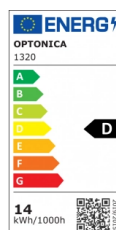

OPTONICA

Bombilla LED A60 E27 14W Filamento

Potencia **Color de luz**

- 14W

Blanca neutral

Stamps

Especificación técnica

Número de catálogo	1320
Brand	Optonica
Product Code	SP14-A1
Socket	E27
Power	14W
Energy Consumption	14 kWh/1000h
Input voltage	AC220-240V
Flux	2000 lm
FLUX per watt	143 lm/W
IP	20
Correlated Color Temperature	4500K
Light Color	Blanca neutral
Wattage Equivalent	140W
EAN Code	3800156613201
Energy Efficiency Label	D
Beam angle	300°

On/Off Cycles	25 000x
Instant On	0.1s
Material	Glass
Temperature	-20°C / +40°C
Ra ≥	80
Weight of Product	63 gr.
Color Code	845
Lumen maintenance at end of service life	70%
Size of product	Ø65x126 mm
Items per pack	1
Items per box	100
Frequency	50/60Hz
Gross weight	0,070 kg
Net weight	0,040 kg
Warranty	2 Years