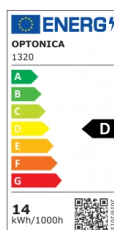

OPTONICA

Bombilla LED A60 E27 14W Filamento

Potencia **Color de luz**

- 14W

Blanca neutral

Stamps

Especificación técnica

Número de catálogo	1320
Brand	Optonica
Product Code	SP14-A1
Socket	E27
Power	14W
Energy Consumption	14 kWh/1000h
Input voltage	AC220-240V
Flux	2000 lm
FLUX per watt	143 lm/W
IP	20
Correlated Color Temperature	4500K
Light Color	Blanca neutral
Wattage Equivalent	140W
EAN Code	3800156613201
Energy Efficiency Label	D
Beam angle	300°

On/Off Cycles	25 000x
Instant On	0.1s
Material	Glass
Temperature	-20°C / +40°C
Ra ≥	80
Weight of Product	63 gr.
Color Code	845
Lumen maintenance at end of service life	70%
Size of product	Ø65x126 mm
Items per pack	1
Items per box	100
Frequency	50/60Hz
Gross weight	0,070 kg
Net weight	0,040 kg
Warranty	2 Years