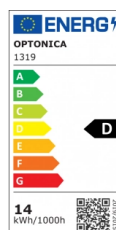

OPTONICA

Bombilla LED A60 E27 14W Filamento

Potencia **Color de luz**

• 14W

Luz blanca

Stamps

Especificación técnica

Número de catálogo	1319
Brand	Optonica
Product Code	SP14-A1
Socket	E27
Power	14W
Energy Consumption	14 kWh/1000h
Input voltage	AC220-240V
Flux	2000 lm
FLUX per watt	143 lm/W
IP	20
Correlated Color Temperature	6000K
Light Color	Luz blanca
Wattage Equivalent	140W
EAN Code	3800156613195
Energy Efficiency Label	D
Beam angle	300°

On/Off Cycles	25 000x
Instant On	0.1s
Material	Glass
Temperature	-20°C / +40°C
Ra ≥	80
Color Code	860
Lumen maintenance at end of service life	70%
Size of product	Ø65x126 mm
Items per pack	1
Items per box	100
Frequency	50/60Hz
Gross weight	0,070 kg
Net weight	0,040 kg
Warranty	2 Years