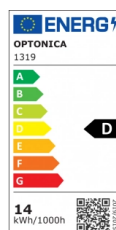

OPTONICA

Bombilla LED A60 E27 14W Filamento

Potencia **Color de luz**

- 14W

Luz blanca

Stamps

Especificación técnica

Número de catálogo	1319
Brand	Optonica
Product Code	SP14-A1
Socket	E27
Power	14W
Energy Consumption	14 kWh/1000h
Input voltage	AC220-240V
Flux	2000 lm
FLUX per watt	143 lm/W
IP	20
Correlated Color Temperature	6000K
Light Color	Luz blanca
Wattage Equivalent	140W
EAN Code	3800156613195
Energy Efficiency Label	D
Beam angle	300°

On/Off Cycles	25 000x
Instant On	0.1s
Material	Glass
Temperature	-20°C / +40°C
Ra ≥	80
Color Code	860
Lumen maintenance at end of service life	70%
Size of product	Ø65x126 mm
Items per pack	1
Items per box	100
Frequency	50/60Hz
Gross weight	0,070 kg
Net weight	0,040 kg
Warranty	2 Years