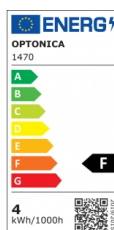

OPTONICA

LED Filamento Bombilla Vela De Plástico C35 E14

Potencia **Color de luz**

• 4W

Luz blanca

Stamps

Especificación técnica

Número de catálogo	1470
Brand	Optonica
Product Code	SP4-A4
Socket	E14
Power	4W
Energy Consumption	4 kWh/1000h
Input voltage	AC175-265V
Flux	400 lm
FLUX per watt	100lm/W
IP	20
Dimmable	No
Correlated Color Temperature	6000K
Light Color	Luz blanca
Wattage Equivalent	32W
EAN Code	3800156614703
Energy Efficiency Label	F

Beam angle	300°
Power Factor	0.5
Power LED	4W
On/Off Cycles	25 000x
Instant On	0.2s
Material	Glass
Operating Frequency	50-60 Hz
Temperature	-20°C / +40°C
Ra ≥	80
Life span	25 000 Hours
Color Code	860
Lumen maintenance at end of service life	70%
Size of product	35x98 mm
Size of package	100x40x40 mm
Size of Box	420x215x240 mm
Items per pack	1
Items per box	100
Gross weight	0,021 kg