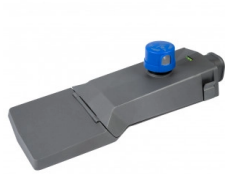

OPTONICA

Luz de Calle LED Con Socket NEMA Y Fotocélula Bridgelux3030

Potencia **Color de luz**

• 100W

Luz blanca

Stamps

Especificación técnica

Número de catálogo	9195
Brand	Optonica
Product Code	SL100-A4
Socket	NEMA
Power	100W
Energy Consumption	100 kWh/1000h
Input voltage	AC100-240V
Flux	13500 lm
FLUX per watt	135lm/W
IP	66
Dimmable	Yes
Correlated Color Temperature	6000K
Light Color	Luz blanca
EAN Code	3800156691957

Energy Efficiency Label	D
Beam angle	120°
Hole Size	Ø65 mm
Power Factor	0.95
On/Off Cycles	35 000x
Instant On	0.1s
Material	Aluminium
Operating Frequency	50-60 Hz
Temperature	-20°C / +40°C
Ra ≥	70
Life span	50 000 Hours
Color Code	857
LED Type	Bridgelux
Lumen maintenance at end of service life	70%
Size of product	545x245x180 mm
Size of package	580x280x200 mm
Items per pack	1
Items per box	1