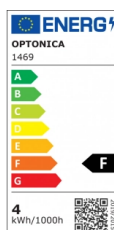

OPTONICA

Bombilla LED Filamento Vela C35 E14 Regulable

Potencia **Color de luz**

• 4W

Blanca neutral

Stamps

Especificación técnica

Número de catálogo	1469
Brand	Optonica
Product Code	SP4-A6
Socket	E14
Power	4W
Energy Consumption	4 kWh/1000h
Input voltage	AC175-265V
Flux	400 lm
FLUX per watt	100lm/W
IP	20
Dimmable	Yes
Correlated Color Temperature	4000K
Light Color	Blanca neutral
Wattage Equivalent	32W
EAN Code	3800156614697
Energy Efficiency Label	F

Beam angle	300°
Power Factor	0.5
Power LED	4W
On/Off Cycles	25 000x
Instant On	0.2s
Material	Glass
Operating Frequency	50-60 Hz
Temperature	-20°C / +40°C
Ra ≥	80
Life span	25 000 Hours
Color Code	845
Lumen maintenance at end of service life	70%
Size of product	35x98 mm
Size of package	100x40x40 mm
Size of Box	420x215x240 mm
Items per pack	1
Items per box	100
Gross weight	0,021 kg