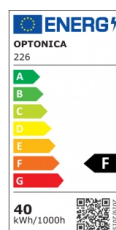

OPTONICA

Bombilla LED E27 40W PF>0.9

Potencia **Color de luz**

- 40W

Blanca neutral

Stamps

Especificación técnica

Número de catálogo	226
Brand	Optonica
Product Code	HB40-A1
Socket	E27
Power	40W
Energy Consumption	40 kWh/1000h
Input voltage	AC180-265V
Flux	4100 Lm
FLUX per watt	103 lm/W
IP	20
Dimmable	No
Correlated Color Temperature	4000K
Light Color	Blanca neutral
EAN Code	3800156602250
Energy Efficiency Label	F
Beam angle	265°

On/Off Cycles	35 000x
Instant On	0.2s
Material	ALU+PC
Operating Frequency	50-60 Hz
Temperature	-20°C / +40°C
Ra ≥	80
Life span	35 000 Hours
Color Code	845
Lumen maintenance at end of service life	70%
Size of product	90x212 mm
Size of Box	235x96 mm
Items per pack	1
Gross weight	0,290 kg
Net weight	0,214 kg
Warranty	2 Years