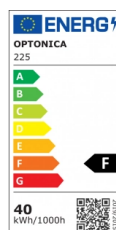

OPTONICA

Bombilla LED E27 40W PF>0.9

Potencia **Color de luz**

- 40W

Luz blanca

Stamps

Especificación técnica

Número de catálogo	225
Brand	Optonica
Product Code	HB40-A1
Socket	E27
Power	40W
Energy Consumption	40 kWh/1000h
Input voltage	AC180-265V
Flux	4100 Lm
FLUX per watt	103 lm/W
IP	20
Dimmable	No
Correlated Color Temperature	6000K
Light Color	Luz blanca
EAN Code	3800156602250
Energy Efficiency Label	F
Beam angle	270°

On/Off Cycles	35 000x
Instant On	0.2s
Material	ALU+PC
Operating Frequency	50-60 Hz
Temperature	-20°C / +40°C
Ra ≥	80
Life span	35 000 Hours
Color Code	860
Lumen maintenance at end of service life	70%
Size of product	90x212 mm
Size of Box	235x96 mm
Items per pack	1
Gross weight	0,290 kg
Net weight	0,214 kg
Warranty	2 Years