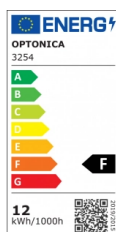

OPTONICA

Downlight LED COB Cuadrado Ajustable

Potencia **Color de luz**

• 12W

Luz blanca

Especificación técnica

Número de catálogo	3254
Brand	Optonica
Product Code	CB12-A1
Power	12W
Energy Consumption	12 kWh/1000h
Input voltage	AC200-265V

Flux	960lm
FLUX per watt	80lm/W
IP	20
Dimmable	No
Correlated Color Temperature	6000K
Light Color	Luz blanca
EAN Code	3800156632547
Energy Efficiency Label	F
Beam angle	45°
Power Factor	0.5
On/Off Cycles	25 000x
Instant On	0.1s
Operating Frequency	50-60 Hz
Temperature	-20°C / +40°C
Ra ≥	80
Life span	25 000 Hours
Color Code	860
Body Color	White

LED Type	COB
Lumen maintenance at end of service life	70%
Size of product	115x115x42 mm
Size of package	145x125x70 mm
Items per pack	1
Items per box	50
Color Of The Shell	White
Material	ALU+Glass
Gross weight	0,318 kg
Net weight	0,272 kg
Warranty	2 Years