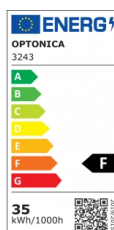

OPTONICA

Downlight LED COB Redondo Intercambiable

Potencia **Color de luz**

• 35W

Luz blanca

Stamps

Especificación técnica

Número de catálogo	3243
Brand	Optonica
Product Code	CB35-A1
Power	35W
Energy Consumption	35 kWh/1000h
Input voltage	AC220-240V
Flux	2640 lm
FLUX per watt	75lm/W
IP	20
Dimmable	No
Correlated Color Temperature	6000K
Light Color	Luz blanca
EAN Code	3800156632431
Energy Efficiency Label	F
Beam angle	60°
Power Factor	0.5

On/Off Cycles	25 000x
Instant On	0.1s
Material	ALU+PC
Operating Frequency	50-60 Hz
Temperature	-20°C / +40°C
Ra ≥	80
Life span	25 000 Hours
Color Code	860
Body Color	White
LED Type	COB
Lumen maintenance at end of service life	70%
Size of product	φ231x125 mm
Size of package	270x270x145 mm
Items per pack	1
Items per box	5
Gross weight	1,818 kg
Net weight	1,592 kg
Warranty	2 Years