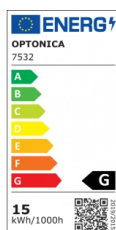

OPTONICA

Aplique LED Redondo Cuerpo Negro

Potencia **Color de luz**

• 15W

Blanco cálido

Especificación técnica

Número de catálogo	7532
Brand	Optonica
Product Code	WL15-A2
Power	15W
Energy Consumption	15 kWh/1000h

Input voltage	AC220-240V
Flux	1000 lm
FLUX per watt	70lm/W
IP	65
Dimmable	No
Correlated Color Temperature	3000K
Light Color	Blanco cálido
Wattage Equivalent	100W
EAN Code	3800156675322
Energy Efficiency Label	G
Beam angle	145°
Power Factor	0.5
On/Off Cycles	100 000x
Instant On	0.1s
Material	Plastic
Operating Frequency	50-60 Hz
Temperature	-20°C / +40°C
Ra ≥	80

Life span	25 000 Hours
Color Code	830
Body Color	Black
Lumen maintenance at end of service life	70%
Size of product	φ169x100 mm
Size of package	180x180x110 mm
Items per pack	1
Items per box	20
Color Of The Shell	Black
Gross weight	0,520
Net weight	0,440 kg
Warranty	2 Years