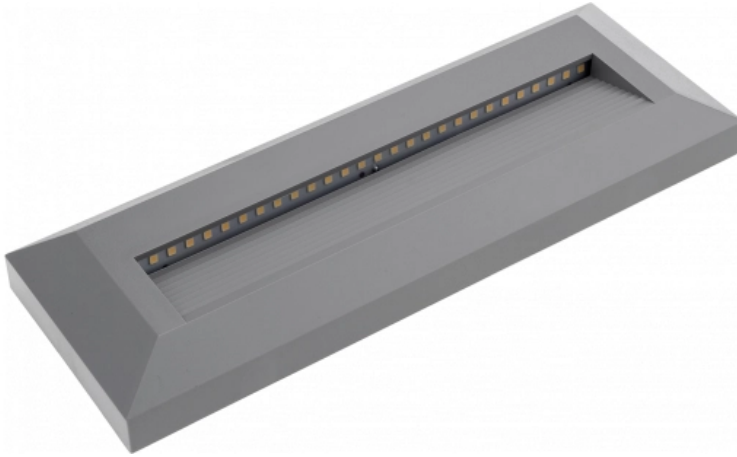

OPTONICA

Luz de Escalera LED Rectangular Gris

Potencia **Color de luz**

- 3W

Blanco cálido

Stamps

Especificación técnica

Número de catálogo	7519
Brand	Optonica
Product Code	WL3-A5
Power	3W
Energy Consumption	3 kWh/1000h
Input voltage	AC220-240V
Flux	100 lm
FLUX per watt	33lm/W
IP	65
Dimmable	No
Correlated Color Temperature	3000K
Light Color	Blanco cálido
Wattage Equivalent	20W
EAN Code	3800156675193
Energy Efficiency Label	G
Beam angle	65°

Power Factor	0.5
On/Off Cycles	25 000x
Instant On	0.1s
Operating Frequency	50-60 Hz
Temperature	-20°C / +40°C
Ra ≥	80
Life span	25 000 Hours
Color Code	830
Body Color	Gray
Mount Type	Step light
Lumen maintenance at end of service life	70%
Size of product	230x80x28 mm
Size of package	240x90x40 mm
Items per pack	1
Items per box	50
Color Of The Shell	Grey
Material	PC
Gross weight	0,270 kg