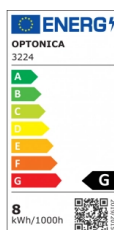

OPTONICA

Downlight LED COB Cuadrado Inox Empotrado

Potencia **Color de luz**

- 8W

Blanca neutral

Stamps

Especificación técnica

Número de catálogo	3224
Brand	Optonica
Product Code	CB8-A1
Power	8W
Energy Consumption	8 kWh/1000h
Input voltage	AC175-265V
Flux	560 lm
FLUX per watt	70lm/W
IP	20
Dimmable	No
Correlated Color Temperature	4500K
Light Color	Blanca neutral
Wattage Equivalent	64W
EAN Code	3800156632240
Energy Efficiency Label	G
Beam angle	60º

Power Factor	0.5
On/Off Cycles	25 000x
Instant On	0.1s
Operating Frequency	50-60 Hz
Temperature	-20°C / +40°C
Ra ≥	80
Life span	25 000 Hours
Color Code	845
Body Color	Inox
LED Type	COB
Mount Type	Built-In
Lumen maintenance at end of service life	70%
Size of product	100x100x70 mm
Size of package	115x115x90 mm
Items per pack	1
Items per box	30
Color Of The Shell	Inox
Material	Aluminium