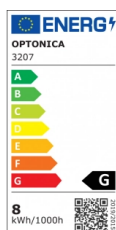

OPTONICA

Downlight LED COB Cuadrado Empotrado

Potencia **Color de luz**

- 8W

Luz blanca

Especificación técnica

| | |
|---------------------------|-------------|
| Número de catálogo | 3207 |
| Brand | Optonica |
| Product Code | CB8-A1 |
| Power | 8W |
| Energy Consumption | 8 kWh/1000h |

| | |
|-------------------------------------|---------------|
| Input voltage | AC175-265V |
| Flux | 560 lm |
| FLUX per watt | 70lm/W |
| IP | 20 |
| Dimmable | No |
| Correlated Color Temperature | 6000K |
| Light Color | Luz blanca |
| Wattage Equivalent | 64W |
| EAN Code | 3800156632073 |
| Energy Efficiency Label | G |
| Beam angle | 60° |
| Power Factor | 0.5 |
| On/Off Cycles | 25 000x |
| Instant On | 0.1s |
| Operating Frequency | 50-60 Hz |
| Temperature | -20°C / +40°C |
| Ra ≥ | 80 |
| Life span | 25 000 Hours |

| | |
|---|---------------|
| Color Code | 860 |
| Body Color | White |
| LED Type | COB |
| Mount Type | Built-In |
| Lumen maintenance at end of service life | 70% |
| Size of product | 100x100x70 mm |
| Size of package | 115x115x90 mm |
| Items per pack | 1 |
| Items per box | 30 |
| Color Of The Shell | White |
| Material | Aluminium |
| Gross weight | 0,253 kg |
| Net weight | 0,213 kg |
| Warranty | 2 Years |