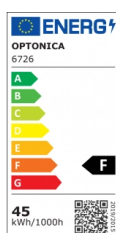

OPTONICA

Luminaria Impermeable LED

Potencia Color de luz

- 45W

Blanca neutral

Stamps

Especificación técnica

Número de catálogo	6726
Brand	Optonica
Product Code	OT45-A1

Power	45W
Energy Consumption	45 kWh/1000h
Input voltage	AC220-240V
Flux	4000 lm
FLUX per watt	100lm/W
IP	65
Dimmable	No
Correlated Color Temperature	4000K
Light Color	Blanca neutral
EAN Code	3800156667266
Energy Efficiency Label	F
Beam angle	180°
Power Factor	0.5
On/Off Cycles	25 000x
Instant On	0.1s
Operating Frequency	50-60 Hz
Temperature	-20°C / +40°C
Ra ≥	80

Life span	25 000 Hours
Color Code	840
Lumen maintenance at end of service life	70%
Size of product	1550x74x42.5 mm
Others	Fast M12 Cable Gland, Stainless steel clips
Material	PC
Gross weight	0,711 kg
Net weight	0,477 kg
Warranty	2 Years