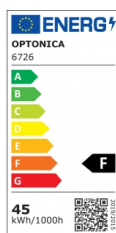

OPTONICA

Luminaria Impermeable LED

Potencia Color de luz

- 45W

Blanca neutral

Stamps

Especificación técnica

Número de catálogo	6726
Brand	Optonica
Product Code	OT45-A1

Power	45W
Energy Consumption	45 kWh/1000h
Input voltage	AC220-240V
Flux	4000 lm
FLUX per watt	100lm/W
IP	65
Dimmable	No
Correlated Color Temperature	4000K
Light Color	Blanca neutral
EAN Code	3800156667266
Energy Efficiency Label	F
Beam angle	180°
Power Factor	0.5
On/Off Cycles	25 000x
Instant On	0.1s
Operating Frequency	50-60 Hz
Temperature	-20°C / +40°C
Ra ≥	80

Life span	25 000 Hours
Color Code	840
Lumen maintenance at end of service life	70%
Size of product	1550x74x42.5 mm
Others	Fast M12 Cable Gland, Stainless steel clips
Material	PC
Gross weight	0,711 kg
Net weight	0,477 kg
Warranty	2 Years