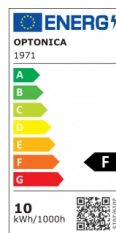

OPTONICA

Foco LED GU10 SMD

Potencia **Color de luz**

• 9.5W

Blanca neutral

Especificación técnica

Número de catálogo	1971
Brand	Optonica
Product Code	SP10-A4
Power	9.5W
Energy Consumption	9.5 kWh/1000h
Input voltage	AC175-265V

Flux	880 lm
FLUX per watt	93 lm/W
IP	20
Dimmable	No
Correlated Color Temperature	4500K
Light Color	Blanca neutral
Wattage Equivalent	67W
EAN Code	3800156619715
Energy Efficiency Label	F
Beam angle	110°
Power Factor	0.5
On/Off Cycles	25 000x
Instant On	0.1s
Operating Frequency	50-60 Hz
Temperature	-30°C / +50°C
Ra ≥	80
Life span	25 000 Hours
Color Code	845

Body Color	White
LED Type	SMD
Lumen maintenance at end of service life	70%
Size of product	φ57x50 mm
Size of package	65x55x55 mm
Items per pack	1
Items per box	100
Color Of The Shell	White
Material	Plastic+ALU
Candela	374 cd
Gross weight	0,040 kg
Net weight	0,030 kg
Warranty	2 Years