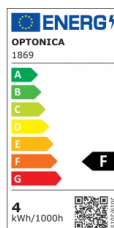

OPTONICA

LED Filamento Bombilla E27 G45

Potencia **Color de luz**

• 4W

Blanco cálido

Stamps

Especificación técnica

Número de catálogo	1869
Brand	Optonica
Product Code	SP4-A4
Socket	E27
Power	4W
Energy Consumption	4 kWh/1000h
Input voltage	AC175-265V
Flux	400 lm
FLUX per watt	100lm/W
IP	20
Dimmable	No
Correlated Color Temperature	2700K
Light Color	Blanco cálido
Wattage Equivalent	32W
EAN Code	3800156618695
Energy Efficiency Label	F

Beam angle	300°
Power Factor	0.5
Power LED	4W
On/Off Cycles	25 000x
Instant On	0.2s
Material	Glass
Operating Frequency	50-60 Hz
Temperature	-20°C / +40°C
Ra ≥	80
Life span	25 000 Hours
Color Code	827
Lumen maintenance at end of service life	70%
Size of product	45x74 mm
Size of package	80x45x45 mm
Size of Box	555x280x185 mm
Items per pack	1
Items per box	100
Gross weight	0,050 kg