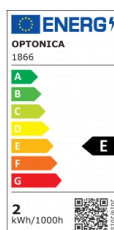

OPTONICA

LED Filamento Bombilla E27 G45

Potencia **Color de luz**

• 2W

Blanco cálido

Stamps

Especificación técnica

Número de catálogo	1866
Brand	Optonica
Product Code	SP2-A2
Socket	E27
Power	2W
Energy Consumption	2 kWh/1000h
Input voltage	AC175-265V
Flux	250 lm
FLUX per watt	125lm/W
IP	20
Dimmable	No
Correlated Color Temperature	2700K
Light Color	Blanco cálido
Wattage Equivalent	25W
EAN Code	3800156618664
Energy Efficiency Label	E

Beam angle	300°
Power Factor	0.5
Power LED	2W
On/Off Cycles	25 000x
Instant On	0.2s
Material	Glass
Operating Frequency	50-60 Hz
Temperature	-20°C / +40°C
Ra ≥	80
Life span	25 000 Hours
Color Code	827
Lumen maintenance at end of service life	70%
Size of product	45x74 mm
Size of package	80x45x45 mm
Size of Box	555x280x185 mm
Items per pack	1
Items per box	100
Gross weight	0,030 kg