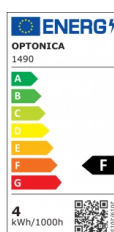

OPTONICA

LED Bombilla Vela E14 C35 Vidrio Dorado

Potencia **Color de luz**

• 4W

Blanco cálido

Stamps

Especificación técnica

| | |
|-------------------------------------|---------------|
| Número de catálogo | 1490 |
| Brand | Optonica |
| Product Code | SP4-A4 |
| Socket | E14 |
| Power | 4W |
| Energy Consumption | 4 kWh/1000h |
| Input voltage | AC220-240V |
| Flux | 400 lm |
| FLUX per watt | 100lm/W |
| IP | 20 |
| Dimmable | No |
| Correlated Color Temperature | 2800K |
| Light Color | Blanco cálido |
| Wattage Equivalent | 27W |
| EAN Code | 3800156614901 |
| Energy Efficiency Label | F |

| | |
|---|---------------|
| Beam angle | 300° |
| Power Factor | 0.9 |
| On/Off Cycles | 25 000x |
| Instant On | 0.1s |
| Material | Glass |
| Operating Frequency | 50-60 Hz |
| Temperature | -20°C / +40°C |
| Life span | 25 000 Hours |
| Color Code | 825 |
| Body Color | Golden Glass |
| LED Type | Filament |
| Lumen maintenance at end of service life | 70% |
| Size of product | φ35x98 mm |
| Size of package | 110x40x40 mm |
| Items per pack | 1 |
| Items per box | 100 |
| Gross weight | 0,020 kg |
| Net weight | 0,013 kg |