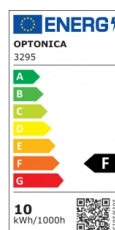

OPTONICA

LED COB Downlight Square Rotable

Potencia **Color de luz**

- 10W

Blanco cálido

Stamps

Especificación técnica

Número de catálogo	3295
Brand	Optonica
Product Code	CB10-A1
Power	10W
Energy Consumption	10 kWh/1000h
Input voltage	AC100-240V
Flux	750 lm
FLUX per watt	75lm/W
IP	20
Dimmable	No
Correlated Color Temperature	2700K
Light Color	Blanco cálido
Wattage Equivalent	50W
EAN Code	3800156632950
Energy Efficiency Label	F
Beam angle	50°

Hole Size	φ105 mm
Power Factor	0.9
On/Off Cycles	25 000x
Instant On	0.1s
Material	Plastic
Operating Frequency	50-60 Hz
Temperature	-20°C / +40°C
Ra ≥	80
Life span	25 000 Hours
Color Code	827
Body Color	White
Mount Type	Built-In
Lumen maintenance at end of service life	70%
Size of product	115x115x50 mm
Size of package	140x120x70 mm
Items per pack	1
Items per box	50
Color Of The Shell	White