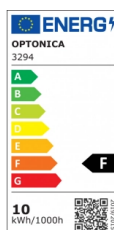

OPTONICA

LED COB Downlight Square Rotable

Potencia **Color de luz**

- 10W

Blanca neutral

Stamps

Especificación técnica

Número de catálogo	3294
Brand	Optonica
Product Code	CB10-A1
Power	10W
Energy Consumption	10 kWh/1000h
Input voltage	AC100-240V
Flux	750 lm
FLUX per watt	75lm/W
IP	20
Dimmable	No
Correlated Color Temperature	4500K
Light Color	Blanca neutral
Wattage Equivalent	50W
EAN Code	3800156632943
Energy Efficiency Label	F
Beam angle	50°

Hole Size	φ105 mm
Power Factor	0.9
On/Off Cycles	25 000x
Instant On	0.1s
Material	Plastic
Operating Frequency	50-60 Hz
Temperature	-20°C / +40°C
Ra ≥	80
Life span	25 000 Hours
Color Code	845
Body Color	White
Mount Type	Built-In
Lumen maintenance at end of service life	70%
Size of product	115x115x50 mm
Size of package	140x120x70 mm
Items per pack	1
Items per box	50
Color Of The Shell	White