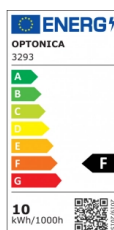

OPTONICA

LED COB Downlight Square Rotable

Potencia **Color de luz**

- 10W

Luz blanca

Stamps

Especificación técnica

Número de catálogo	3293
Brand	Optonica
Product Code	CB10-A1
Power	10W
Energy Consumption	10 kWh/1000h
Input voltage	AC100-240V
Flux	750 lm
FLUX per watt	75lm/W
IP	20
Dimmable	No
Correlated Color Temperature	6000K
Light Color	Luz blanca
Wattage Equivalent	50W
EAN Code	3800156632936
Energy Efficiency Label	F
Beam angle	50°

Hole Size	φ105 mm
Power Factor	0.9
On/Off Cycles	25 000x
Instant On	0.1s
Material	Plastic
Operating Frequency	50-60 Hz
Temperature	-20°C / +40°C
Ra ≥	80
Life span	25 000 Hours
Color Code	860
Body Color	White
Mount Type	Built-In
Lumen maintenance at end of service life	70%
Size of product	115x115x50 mm
Size of package	140x120x70 mm
Items per pack	1
Items per box	50
Color Of The Shell	White