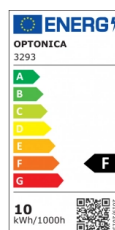

OPTONICA

LED COB Downlight Square Rotable

Potencia **Color de luz**

- 10W

Luz blanca

Stamps

Especificación técnica

Número de catálogo	3293
Brand	Optonica
Product Code	CB10-A1
Power	10W
Energy Consumption	10 kWh/1000h
Input voltage	AC100-240V
Flux	750 lm
FLUX per watt	75lm/W
IP	20
Dimmable	No
Correlated Color Temperature	6000K
Light Color	Luz blanca
Wattage Equivalent	50W
EAN Code	3800156632936
Energy Efficiency Label	F
Beam angle	50°

Hole Size	φ105 mm
Power Factor	0.9
On/Off Cycles	25 000x
Instant On	0.1s
Material	Plastic
Operating Frequency	50-60 Hz
Temperature	-20°C / +40°C
Ra ≥	80
Life span	25 000 Hours
Color Code	860
Body Color	White
Mount Type	Built-In
Lumen maintenance at end of service life	70%
Size of product	115x115x50 mm
Size of package	140x120x70 mm
Items per pack	1
Items per box	50
Color Of The Shell	White