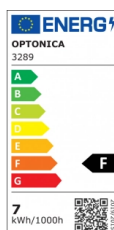

OPTONICA

LED COB Downlight Square Rotable

Potencia **Color de luz**

- 7W

Blanco cálido

Stamps

Especificación técnica

Número de catálogo	3289
Brand	Optonica
Product Code	CB7-A1
Power	7W
Energy Consumption	7 kWh/1000h
Input voltage	AC100-240V
Flux	525 lm
FLUX per watt	75lm/W
IP	20
Dimmable	No
Correlated Color Temperature	2700K
Light Color	Blanco cálido
Wattage Equivalent	45W
EAN Code	3800156632899
Energy Efficiency Label	F
Beam angle	50°

Hole Size	φ75-80 mm
Power Factor	0.9
On/Off Cycles	25 000x
Instant On	0.1s
Material	Plastic
Operating Frequency	50-60 Hz
Temperature	-20°C / +40°C
Ra ≥	80
Life span	25 000 Hours
Color Code	827
Body Color	White
Mount Type	Built-In
Lumen maintenance at end of service life	70%
Size of product	90x90x40 mm
Size of package	115x100x60 mm
Items per pack	1
Items per box	50
Color Of The Shell	White