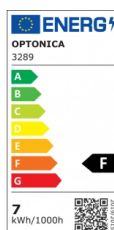

OPTONICA

LED COB Downlight Square Rotable

Potencia **Color de luz**

• 7W

Blanco cálido

Stamps

Especificación técnica

Número de catálogo	3289
Brand	Optonica
Product Code	CB7-A1
Power	7W
Energy Consumption	7 kWh/1000h
Input voltage	AC100-240V
Flux	525 lm
FLUX per watt	75lm/W
IP	20
Dimmable	No
Correlated Color Temperature	2700K
Light Color	Blanco cálido
Wattage Equivalent	45W
EAN Code	3800156632899
Energy Efficiency Label	F
Beam angle	50°

Hole Size	φ75-80 mm
Power Factor	0.9
On/Off Cycles	25 000x
Instant On	0.1s
Material	Plastic
Operating Frequency	50-60 Hz
Temperature	-20°C / +40°C
Ra ≥	80
Life span	25 000 Hours
Color Code	827
Body Color	White
Mount Type	Built-In
Lumen maintenance at end of service life	70%
Size of product	90x90x40 mm
Size of package	115x100x60 mm
Items per pack	1
Items per box	50
Color Of The Shell	White