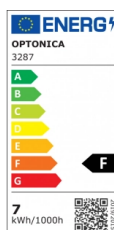

OPTONICA

LED COB Downlight Square Rotable

Potencia   **Color de luz**

• 7W

Luz blanca

Stamps