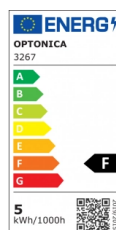

OPTONICA

LED COB Downlight Square Rotable

Potencia **Color de luz**

• 5W

Luz blanca

Stamps

Especificación técnica

Número de catálogo	3267
Brand	Optonica
Product Code	CB5-A1
Power	5W
Energy Consumption	5 kWh/1000h
Input voltage	AC100-240V
Flux	375 lm
FLUX per watt	75lm/W
IP	20
Dimmable	No
Correlated Color Temperature	6000K
Light Color	Luz blanca
Wattage Equivalent	25W
EAN Code	3800156632677
Energy Efficiency Label	F
Beam angle	50°

Hole Size	φ75-80 mm
Power Factor	0.9
On/Off Cycles	25 000x
Instant On	0.1s
Material	Plastic
Operating Frequency	50-60 Hz
Temperature	-20°C / +40°C
Ra ≥	80
Life span	25 000 Hours
Color Code	860
Body Color	White
Mount Type	Built-In
Lumen maintenance at end of service life	70%
Size of product	90x90x40 mm
Size of package	115x100x60 mm
Items per pack	1
Items per box	50
Color Of The Shell	White