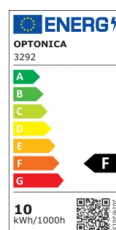

OPTONICA

LED COB Downlight Redondo

Potencia **Color de luz**

- 10W

Blanco cálido

Stamps

Especificación técnica

| | |
|-------------------------------------|---------------|
| Número de catálogo | 3292 |
| Brand | Optonica |
| Product Code | CB10-A1 |
| Power | 10W |
| Energy Consumption | 10 kWh/1000h |
| Input voltage | AC100-240V |
| Flux | 750 lm |
| FLUX per watt | 75lm/W |
| IP | 20 |
| Dimmable | No |
| Correlated Color Temperature | 2700K |
| Light Color | Blanco cálido |
| Wattage Equivalent | 50W |
| EAN Code | 3800156632929 |
| Energy Efficiency Label | F |
| Beam angle | 50° |

| | |
|---|---------------|
| Hole Size | φ105 mm |
| Power Factor | 0.9 |
| On/Off Cycles | 25 000x |
| Instant On | 0.1s |
| Material | Plastic |
| Operating Frequency | 50-60 Hz |
| Temperature | -20°C / +40°C |
| Ra ≥ | 80 |
| Life span | 25 000 Hours |
| Color Code | 827 |
| Body Color | White |
| Lumen maintenance at end of service life | 70% |
| Size of product | φ115x50 mm |
| Size of package | 120x120x70 mm |
| Items per pack | 1 |
| Items per box | 50 |
| Color Of The Shell | White |
| Mounting dimensions | Ø 100 mm |