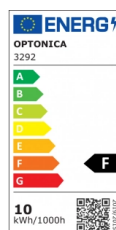

OPTONICA

LED COB Downlight Redondo

Potencia **Color de luz**

- 10W

Blanco cálido

Stamps

Especificación técnica

Número de catálogo	3292
Brand	Optonica
Product Code	CB10-A1
Power	10W
Energy Consumption	10 kWh/1000h
Input voltage	AC100-240V
Flux	750 lm
FLUX per watt	75lm/W
IP	20
Dimmable	No
Correlated Color Temperature	2700K
Light Color	Blanco cálido
Wattage Equivalent	50W
EAN Code	3800156632929
Energy Efficiency Label	F
Beam angle	50°

Hole Size	φ105 mm
Power Factor	0.9
On/Off Cycles	25 000x
Instant On	0.1s
Material	Plastic
Operating Frequency	50-60 Hz
Temperature	-20°C / +40°C
Ra ≥	80
Life span	25 000 Hours
Color Code	827
Body Color	White
Lumen maintenance at end of service life	70%
Size of product	φ115x50 mm
Size of package	120x120x70 mm
Items per pack	1
Items per box	50
Color Of The Shell	White
Mounting dimensions	Ø 100 mm