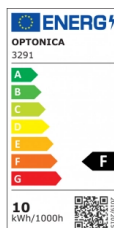

OPTONICA

LED COB Downlight Redondo

Potencia **Color de luz**

- 10W

Blanca neutral

Stamps

Especificación técnica

Número de catálogo	3291
Brand	Optonica
Product Code	CB10-A1
Power	10W
Energy Consumption	10 kWh/1000h
Input voltage	AC100-240V
Flux	750 lm
FLUX per watt	75lm/W
IP	20
Dimmable	No
Correlated Color Temperature	4500K
Light Color	Blanca neutral
Wattage Equivalent	50W
EAN Code	3800156632912
Energy Efficiency Label	F
Beam angle	50°

Hole Size	φ105 mm
Power Factor	0.9
On/Off Cycles	25 000x
Instant On	0.1s
Material	Plastic
Operating Frequency	50-60 Hz
Temperature	-20°C / +40°C
Ra ≥	80
Life span	25 000 Hours
Color Code	845
Body Color	White
Lumen maintenance at end of service life	70%
Size of product	φ115x50 mm
Size of package	120x120x70 mm
Items per pack	1
Items per box	50
Color Of The Shell	White
Mounting dimensions	Ø 100 mm