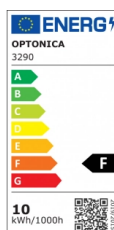

OPTONICA

LED COB Downlight Redondo

Potencia **Color de luz**

- 10W

Luz blanca

Stamps

Especificación técnica

Número de catálogo	3290
Brand	Optonica
Product Code	CB7-A1
Power	10W
Energy Consumption	10 kWh/1000h
Input voltage	AC100-240V
Flux	750 lm
FLUX per watt	75lm/W
IP	20
Dimmable	No
Correlated Color Temperature	6000K
Light Color	Luz blanca
Wattage Equivalent	50W
EAN Code	3800156632905
Energy Efficiency Label	F
Beam angle	50°

Hole Size	φ105 mm
Power Factor	0.9
On/Off Cycles	25 000x
Instant On	0.1s
Material	Plastic
Operating Frequency	50-60 Hz
Temperature	-20°C / +40°C
Ra ≥	80
Life span	25 000 Hours
Color Code	860
Body Color	White
Lumen maintenance at end of service life	70%
Size of product	φ115x50 mm
Size of package	120x120x70 mm
Items per pack	1
Items per box	50
Color Of The Shell	White
Mounting dimensions	Ø 100 mm