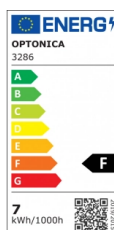

OPTONICA

LED COB Downlight Redondo

Potencia **Color de luz**

- 7W

Blanco cálido

Stamps

Especificación técnica

Número de catálogo	3286
Brand	Optonica
Product Code	CB7-A1
Power	7W
Energy Consumption	7 kWh/1000h
Input voltage	AC100-240V
Flux	525 lm
FLUX per watt	75lm/W
IP	20
Dimmable	No
Correlated Color Temperature	2700K
Light Color	Blanco cálido
Wattage Equivalent	35W
EAN Code	3800156632868
Energy Efficiency Label	F
Beam angle	50°

Hole Size	φ75-80 mm
Power Factor	0.9
On/Off Cycles	25 000x
Instant On	0.1s
Material	Plastic
Operating Frequency	50-60 Hz
Temperature	-20°C / +40°C
Ra ≥	80
Life span	25 000 Hours
Color Code	827
Body Color	White
Lumen maintenance at end of service life	70%
Size of product	φ90x40 mm
Size of package	100x100x60 mm
Items per pack	1
Items per box	50
Color Of The Shell	White
Mounting dimensions	Ø 75 mm