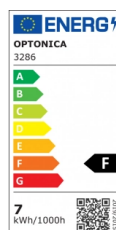

OPTONICA

LED COB Downlight Redondo

Potencia **Color de luz**

- 7W

Blanco cálido

Stamps

Especificación técnica

Número de catálogo	3286
Brand	Optonica
Product Code	CB7-A1
Power	7W
Energy Consumption	7 kWh/1000h
Input voltage	AC100-240V
Flux	525 lm
FLUX per watt	75lm/W
IP	20
Dimmable	No
Correlated Color Temperature	2700K
Light Color	Blanco cálido
Wattage Equivalent	35W
EAN Code	3800156632868
Energy Efficiency Label	F
Beam angle	50°

Hole Size	φ75-80 mm
Power Factor	0.9
On/Off Cycles	25 000x
Instant On	0.1s
Material	Plastic
Operating Frequency	50-60 Hz
Temperature	-20°C / +40°C
Ra ≥	80
Life span	25 000 Hours
Color Code	827
Body Color	White
Lumen maintenance at end of service life	70%
Size of product	φ90x40 mm
Size of package	100x100x60 mm
Items per pack	1
Items per box	50
Color Of The Shell	White
Mounting dimensions	Ø 75 mm