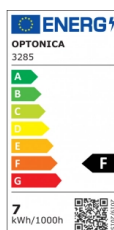

OPTONICA

LED COB Downlight Redondo

Potencia **Color de luz**

- 7W

Blanca neutral

Stamps

Especificación técnica

Número de catálogo	3285
Brand	Optonica
Product Code	CB7-A1
Power	7W
Energy Consumption	7 kWh/1000h
Input voltage	AC100-240V
Flux	525 lm
FLUX per watt	75lm/W
IP	20
Dimmable	No
Correlated Color Temperature	4500K
Light Color	Blanca neutral
Wattage Equivalent	35W
EAN Code	3800156632851
Energy Efficiency Label	F
Beam angle	50°

Hole Size	φ75-80 mm
Power Factor	0.9
On/Off Cycles	25 000x
Instant On	0.1s
Material	Plastic
Operating Frequency	50-60 Hz
Temperature	-20°C / +40°C
Ra ≥	80
Life span	25 000 Hours
Color Code	845
Body Color	White
Lumen maintenance at end of service life	70%
Size of product	φ90x40 mm
Size of package	100x100x60 mm
Items per pack	1
Items per box	50
Color Of The Shell	White
Mounting dimensions	Ø 75 mm