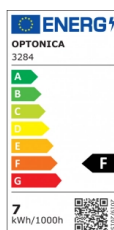

OPTONICA

LED COB Downlight Redondo

Potencia **Color de luz**

- 7W

Luz blanca

Stamps

Especificación técnica

Número de catálogo	3284
Brand	Optonica
Product Code	CB7-A1
Power	7W
Energy Consumption	7 kWh/1000h
Input voltage	AC100-240V
Flux	525 lm
FLUX per watt	75lm/W
IP	20
Dimmable	No
Correlated Color Temperature	6000K
Light Color	Luz blanca
Wattage Equivalent	35W
EAN Code	3800156632844
Energy Efficiency Label	F
Beam angle	50°

Hole Size	φ75-80 mm
Power Factor	0.9
On/Off Cycles	25 000x
Instant On	0.1s
Material	Plastic
Operating Frequency	50-60 Hz
Temperature	-20°C / +40°C
Ra ≥	80
Life span	25 000 Hours
Color Code	860
Body Color	White
Lumen maintenance at end of service life	70%
Size of product	φ90x40 mm
Size of package	100x100x60 mm
Items per pack	1
Items per box	50
Color Of The Shell	White
Mounting dimensions	Ø 75 mm