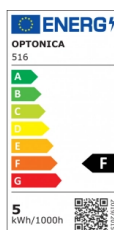

OPTONICA

LED Foco Exterior Built In

Potencia **Color de luz**

• 5W

Blanco cálido

Stamps

Especificación técnica

| | |
|-------------------------------------|---------------|
| Número de catálogo | 516 |
| Brand | Optonica |
| Product Code | UN5-A1 |
| Power | 5W |
| Energy Consumption | 5 kWh/1000h |
| Input voltage | AC200-245V |
| Flux | 400 lm |
| FLUX per watt | 80lm/W |
| IP | 65 |
| Dimmable | No |
| Correlated Color Temperature | 2700K |
| Light Color | Blanco cálido |
| EAN Code | 3800156605169 |
| Energy Efficiency Label | F |
| Beam angle | 18° |
| Power Factor | 0.5 |

| | |
|-------------------------------------------------|----------------|
| On/Off Cycles | 25 000x |
| Instant On | 0.1s |
| Material | Aluminium |
| Operating Frequency | 50-60 Hz |
| Temperature | -20°C / +40°C |
| Ra ≥ | 80 |
| Life span | 25 000 Hours |
| Color Code | 827 |
| Mount Type | Built-In |
| Lumen maintenance at end of service life | 70% |
| Size of product | φ140x93 mm |
| Size of package | 170x165x110 mm |
| Items per pack | 1 |
| Items per box | 32 |
| Mounting dimensions | Ø 132 mm |
| Gross weight | 0,620 kg |
| Net weight | 0,570 kg |
| Warranty | 2 Years |