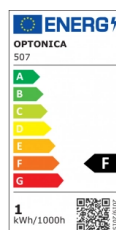

OPTONICA

LED Foco Exterior Built In

Potencia **Color de luz**

- 1W

Luz blanca

Stamps

Especificación técnica

Número de catálogo	507
Brand	Optonica
Product Code	UN1-A1
Power	1W
Energy Consumption	1 kWh/1000h
Input voltage	AC200-245V
Flux	80 lm
FLUX per watt	80lm/W
IP	65
Dimmable	No
Correlated Color Temperature	6000K
Light Color	Luz blanca
EAN Code	3800156605077
Energy Efficiency Label	F
Beam angle	18°
Power Factor	0.5

On/Off Cycles	25 000x
Instant On	0.1s
Material	Aluminium
Operating Frequency	50-60 Hz
Temperature	-20°C / +40°C
Ra ≥	80
Life span	25 000 Hours
Color Code	860
Mount Type	Built-In
Lumen maintenance at end of service life	70%
Size of product	φ65x78 mm
Size of package	100x90x90 mm
Items per pack	1
Items per box	50
Mounting dimensions	Ø 58 mm
Gross weight	0,170 kg
Net weight	0,150 kg
Warranty	2 Years